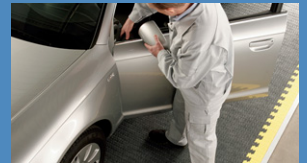

Move it with Forbo.

There's a lot to do till sheet metal hits the road on its own wheels. Forbo Siegling worker belts get things moving.

And car assembly is no easy task. Our plastic, fabric-based or modular worker belts don't just convey every single component — but the fitters too. At up to four metres in width, they provide enough mobile working space — with continuous production guaranteed. Low weight and drag, combined with a long service life, make the application economical. Simply the better solution: Siegling Transilon and Siegling Prolink worker belts. **Reliable and durable.**