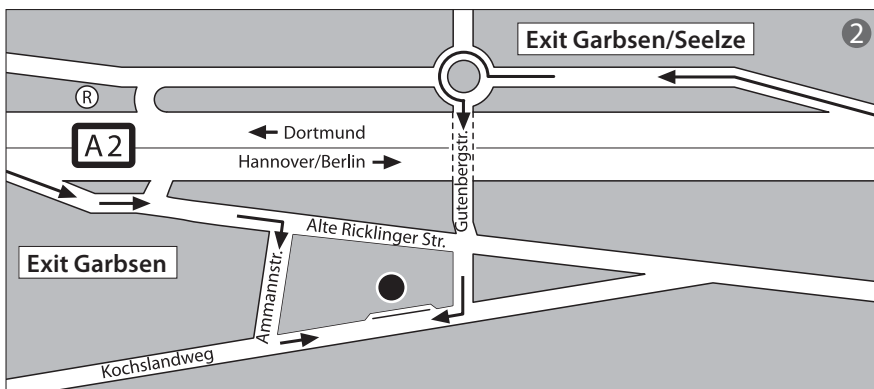

Forbo Siegling GmbH · Headquarters and Plant

By car

Motorway exit „Hannover Nord“ turn left at the 2nd traffic light (Kugelfangtrift), turn right at the next street (Lilienthalstraße).

By taxi

By taxi from Hannover central train station (Hauptbahnhof) or airport, specify the direction of „Lilienthalstraße/Alter Flughafen“.

By public transportation

At the central train station (Hauptbahnhof), take underground no. 1 in the direction „Langenhagen“, getting off at stop „Alter Flughafen“. At the traffic light go down the street „Alter Flughafen“ and turn left at the next street (Lilienthalstraße).

Forbo Siegling GmbH Plant Garbsen

By car

Motorway exit „Garbsen“ (service area), direction Garbsen (see map).