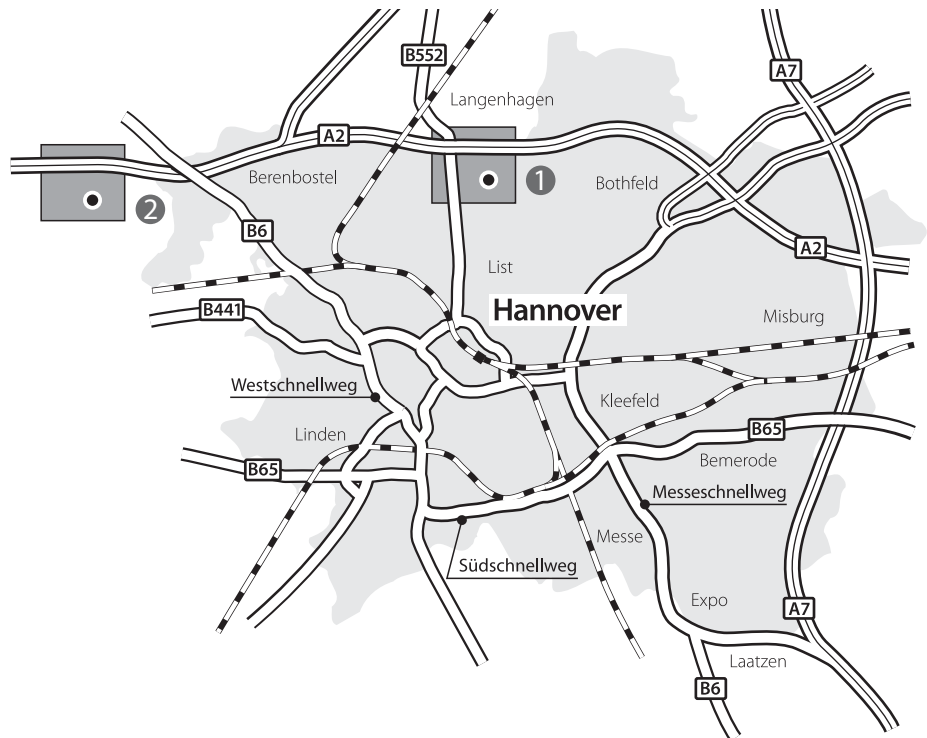

How to find us

1 Forbo Siegling GmbH Headquarters and Plant

Lilienthalstraße 6/8
30179 Hannover
Tel. +49 511 6704-0
Fax +49 511 6704-305
www.forbo-siegling.com

2 Forbo Siegling GmbH Plant Garbsen

Kochslandweg 26/30
30823 Garbsen
Tel. +49 5137 8797-0
Fax +49 5137 8797-547

Forbo Siegling GmbH · Headquarters and Plant

By car

Motorway exit „Hannover Nord“ turn left at the 2nd traffic light (Kugelfangtrift), turn right at the next street (Lilienthalstraße).

By taxi

By taxi from Hannover central train station (Hauptbahnhof) or airport, specify the direction of „Lilienthalstraße/Alter Flughafen“.

By public transportation

At the central train station (Hauptbahnhof), take underground no. 1 in the direction „Langenhagen“, getting off at stop „Alter Flughafen“. At the traffic light go down the street „Alter Flughafen“ and turn left at the next street (Lilienthalstraße).

Forbo Siegling GmbH Plant Garbsen

By car

Motorway exit „Garbsen“ (service area), direction Garbsen (see map).